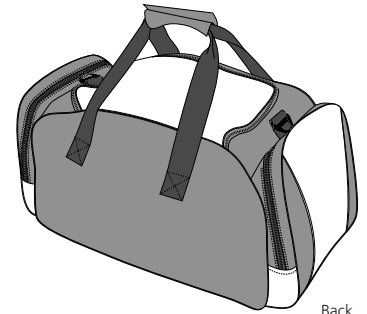

Metro Duffel

PORT & COMPANY®

Front

Back

BG91

- * 100% poly * 600 denier fabric * Polyester dobby contrast
- * Organization section in front pocket

Finished Measurements in Inches

Outside Dimensions	23.25" w x 12" h x 11.25" d
Cubic Inches	3,139
Ideal Areas for Decoration	front pocket, side pockets

Ideal areas for decoration will vary depending on decorator and type of embellishment.

Color Chart

Bag Color	Light Blue	Light Grey	Red
Textile PMS	15-4421TC	15-4008TC	19-1760TC
General PMS	292C	429C	187C