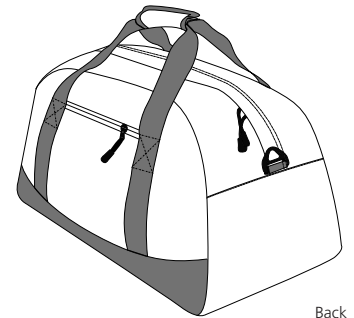

Basic Large Duffel

PORT & COMPANY®

Front

Back

Shoulder Strap

BG98

- * 600 denier polyester
- * Bottom board
- * Small interior zippered pocket
- * Large center opening
- * . Dimensions: 23.75" w x 13" h x 11.5" d, cubic inches: 3,500.

Finished Measurements in Inches

Outside Dimensions	W 23.75" x H 13" x D 11.5"
Cubic Inches	3,500
Ideal areas for decoration	front zipper pocket, full back
Shoulder Strap	L 50"

Ideal areas for decoration will vary depending on decorator and type of embellishment.