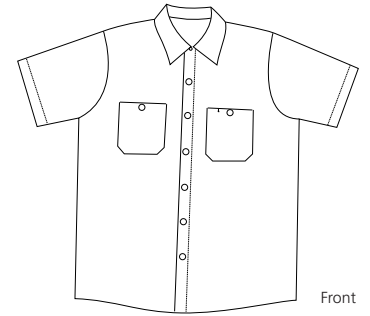

Short Sleeve Striped Industrial Work Shirt

CornerStone™
by Port Authority®

CS20

- * 4.25-ounce * 65/35 poly/cotton with soil release * Open collar with stays
- * Melamine buttons * Two pockets with pencil stall

Care Instructions:

Machine wash, tumble dry.
*Meets IL50 specifications

Finished Measurements in Inches

Size	XS	S	M	L	XL	2XL	3XL	4XL	5XL	6XL
Chest	28	42	46	50	54	58	61	64	67	70
Length R.	30.87	31	31.12	31.25	31.37	31.5	31.62	31.75	31.87	31.87
Length L.	-	-	32.62	32.75	32.87	33	33.12	33.25	33.37	33.37
Shoulder	14.5	16	14.5	19	20	21	22	23	24	25
Neck	13.5	14.5	15.5	16.5	17.5	18.5	19.5	20.5	21.5	22.5
Sleeve	16.75	17.62	18.5	19.37	20.25	20.12	22	22.87	26.75	24.62