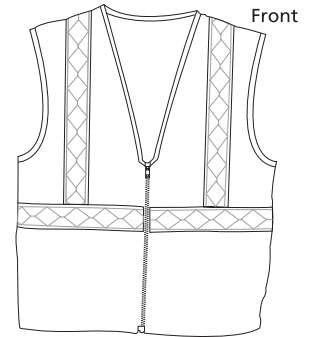

Safety Vest

PORT AUTHORITY®

SV01

* 100% polyester * Dyed to match zippers
2 vertical and 1 horizontal 2" wide reflective taping on front and back

Finished measurements in inches

	S/M	L/XL	2XL/3XL
Center Back Length	25.5	27.5	29.5
Chest	23	27	32